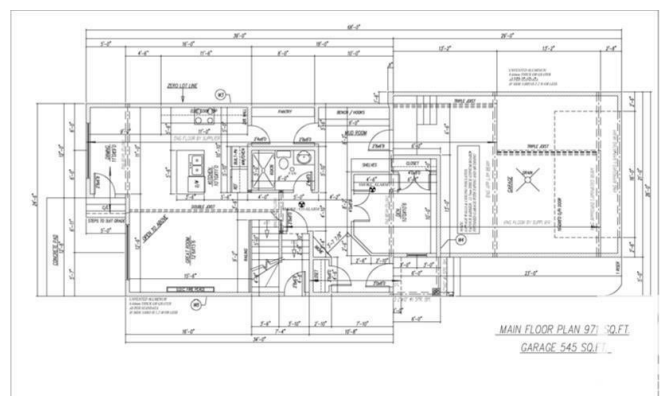

$665,000 - 4 Edgefield Way, St. Albert

MLS® #E4413406

$665,000

3 Bedroom, 3.00 Bathroom, 2,157 sqft

Single Family on 0.00 Acres

Erin Ridge North, St. Albert, AB

Pre-Sale opportunity now available for this gorgeous new construction in Erin Ridge North St. Albert! This home features a main floor den with a full bath, mudroom with bench and hooks, walk-through pantry, beautiful kitchen, dining room, and an open to above living room with HUGE windows. On the second level you have 3 bedrooms with 2 full baths, bonus room with an indented ceiling, and laundry room with a sink. Also includes a side entrance. Other options available. Photos are of a different home.

Built in 2024

Essential Information

MLS® #	E4413406
Price	$665,000
Bedrooms	3
Bathrooms	3.00
Full Baths	3
Square Footage	2,157
Acres	0.00
Year Built	2024
Type	Single Family
Sub-Type	Detached Single Family
Style	2 Storey
Status	Active

Community Information