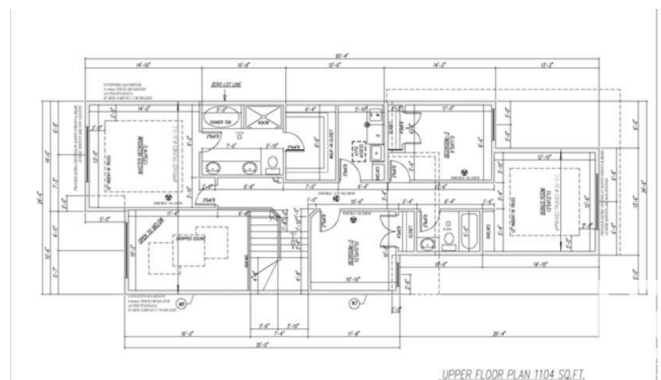

$665,000 - 4 Edgefield Way, St. Albert

MLS® #E4413406

$665,000

3 Bedroom, 3.00 Bathroom, 2,157 sqft

Single Family on 0.00 Acres

Erin Ridge North, St. Albert, AB

Pre-Sale opportunity now available for this gorgeous new construction in Erin Ridge North St. Albert! This home features a main floor den with a full bath, mudroom with bench and hooks, walk-through pantry, beautiful kitchen, dining room, and an open to above living room with HUGE windows. On the second level you have 3 bedrooms with 2 full baths, bonus room with an indented ceiling, and laundry room with a sink. Also includes a side entrance. Other options available. Photos are of a different home.

Built in 2024

Essential Information

MLS® #	E4413406
Price	$665,000
Bedrooms	3
Bathrooms	3.00
Full Baths	3
Square Footage	2,157
Acres	0.00
Year Built	2024
Type	Single Family
Sub-Type	Detached Single Family
Style	2 Storey
Status	Active

Community Information